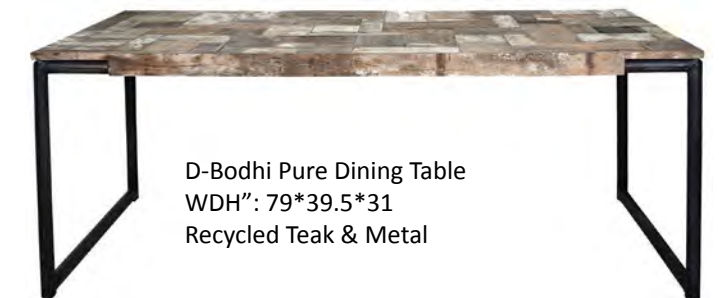

D-Bodhi Narrow Coffee Table
WDH": 63*16*14
Recycled Teak & Metal

D-Bodhi Pure Dining Table
WDH": 79*39.5*31
Recycled Teak & Metal