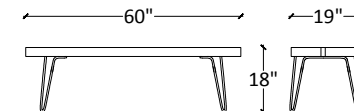

Large Dining Table/Acacia wood top with glass and metal legs

Specifications
 Dimension: L84"W40"H30
 Pack: 3
 Weight: 275 lbs
 Assembly required: Yes

Large Bench/Acacia wood top and metal legs

Specifications
 Dimension: L80"W19"H18
 Pack: 2
 Weight: 190 lbs
 Assembly required: Yes

Small Dining Table/Acacia wood top with glass and metal legs

Specifications
 Dimension: L64"W34"H30
 Pack: 3
 Weight: 242 lbs
 Assembly required: Yes

Small Bench/Acacia wood top and metal legs

Specifications
 Dimension: L60"W19"H18
 Pack: 2
 Weight: 168 lbs
 Assembly required: Yes

Coffee table/Acacia wood with glass and metal legs

Specifications
 Dimension: L44"W24"H16
 Pack: 2
 Weight: 115 lbs
 Assembly required: Yes

Buffet 3 drawers/Acacia wood with glass doors and metal legs

Specifications
 Dimension: L60"W18"H30
 Pack: 2
 Weight: 159 lbs
 Assembly required: Yes

Dresser Cabinet/Acacia wood with glass and metal legs

Specifications
 Dimension: L54*W18*H32
 Pack: 2
 Weight: 150 lbs
 Assembly required: Yes

Container
 Origin: India
 CBM: 0.59
 20 FT Container: 54
 40 FT Container: 101
 40 HC Container: 111