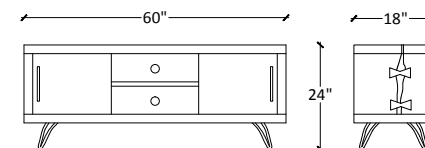

Small Dining Table/Acacia wood top with glass and metal legs

Specifications
 Dimension: L64"W34"H30
 Pack: 3
 Weight: 242 lbs
 Assembly required: Yes

Small Bench/Acacia wood top and metal legs

Specifications
 Dimension: L60"W19"H18
 Pack: 2
 Weight: 168 lbs
 Assembly required: Yes

Coffee table/Acacia wood with glass and metal legs

Specifications
 Dimension: L44"W24"H16
 Pack: 2
 Weight: 115 lbs
 Assembly required: Yes

Buffet 3 drawers/Acacia wood with glass doors and metal legs

Specifications
 Dimension: L60"W18"H30
 Pack: 2
 Weight: 159 lbs
 Assembly required: Yes

Console/Acacia wood top and metal legs

Specifications
 Dimension: L48"W16"H30
 Pack: 2
 Weight: 176 lbs
 Assembly required: Yes

Media unit/Acacia wood and metal legs

Specifications
 Dimension: L60"W18"H24
 Pack: 1
 Weight: 136 lbs
 Assembly required: No

Side table/Acacia wood top and metal legs

Specifications
 Dimension: L24*W24*H18
 Pack: 2
 Weight: 106 lbs
 Assembly required: Yes

Chest Cabinet/Acacia wood with glass and metal legs

Specifications
 Dimension: L43*W18*H47
 Pack: 2
 Weight: 128 lbs
 Assembly required: Yes