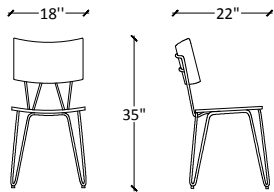

Side table/Acacia wood top and metal legs

Specifications
 Dimension: L24*W24*H18
 Pack: 2
 Weight: 106 lbs
 Assembly required: Yes

Chest Cabinet/Acacia wood with glass and metal legs

Specifications
 Dimension: L43*W18*H47
 Pack: 2
 Weight: 128 lbs
 Assembly required: Yes

Dresser Cabinet/Acacia wood with glass and metal legs

Specifications
 Dimension: L54*W18*H32
 Pack: 2
 Weight: 150 lbs
 Assembly required: Yes

Container
 Origin: India
 CBM: 0.59
 20 FT Container: 54
 40 FT Container: 101
 40 HC Container: 111

Kind Bed/Acacia wood and metal legs

Specifications
 Dimension: L112*W87*H42
 Pack: 4
 Weight: 478 lbs
 Assembly required: Yes

Queen Bed/Acacia wood and metal legs

Specifications
 Dimension: L96"W87"H42
 Pack: 4
 Weight: 456 lbs
 Assembly required: Yes

Stool/Acacia wood and metal legs

Specifications
 Dimension: L15"W15"H18
 Pack: 1
 Weight: 53 lbs
 Assembly required: No

Chair/Acacia wood and metal legs

Specifications
 Dimension: L18"W22"H35
 Pack: 2 /Box
 Weight: 49 lbs
 Assembly required: No