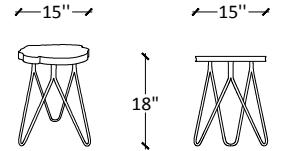

Coffee table/Acacia wood with glass and metal legs

Specifications
 Dimension: L44"W24"H16
 Pack: 2
 Weight: 115 lbs
 Assembly required: Yes

Buffet 3 drawers/Acacia wood with glass doors and metal legs

Specifications
 Dimension: L60"W18"H30
 Pack: 2
 Weight: 159 lbs
 Assembly required: Yes

Side table/Acacia wood top and metal legs

Specifications
 Dimension: L24*W24*H18
 Pack: 2
 Weight: 106 lbs
 Assembly required: Yes

Chest Cabinet/Acacia wood with glass and metal legs

Specifications
 Dimension: L43*W18*H47
 Pack: 2
 Weight: 128 lbs
 Assembly required: Yes

Dresser Cabinet/Acacia wood with glass and metal legs

Specifications
 Dimension: L54*W18*H32
 Pack: 2
 Weight: 150 lbs
 Assembly required: Yes

Container
 Origin: India
 CBM: 0.59
 20 FT Container: 54
 40 FT Container: 101
 40 HC Container: 111

Kind Bed/Acacia wood and metal legs

Specifications
 Dimension: L112*W87*H42
 Pack: 4
 Weight: 478 lbs
 Assembly required: Yes

Queen Bed/Acacia wood and metal legs

Specifications
 Dimension: L96"W87"H42
 Pack: 4
 Weight: 456 lbs
 Assembly required: Yes