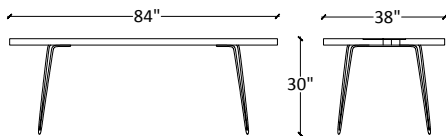

Large Dining Table/Acacia wood top with glass and metal legs

Specifications
 Dimension: L84"W40"H30
 Pack: 3
 Weight: 275 lbs
 Assembly required: Yes

Large Bench/Acacia wood top and metal legs

Specifications
 Dimension: L80"W19"H18
 Pack: 2
 Weight: 190 lbs
 Assembly required: Yes

Small Dining Table/Acacia wood top with glass and metal legs

Specifications
 Dimension: L64"W34"H30
 Pack: 3
 Weight: 242 lbs
 Assembly required: Yes

Small Bench/Acacia wood top and metal legs

Specifications
 Dimension: L60"W19"H18
 Pack: 2
 Weight: 168 lbs
 Assembly required: Yes

Coffee table/Acacia wood with glass and metal legs

Specifications
 Dimension: L44"W24"H16
 Pack: 2
 Weight: 115 lbs
 Assembly required: Yes

Buffet 3 drawers/Acacia wood with glass doors and metal legs

Specifications
 Dimension: L60"W18"H30
 Pack: 2
 Weight: 159 lbs
 Assembly required: Yes

Dresser Cabinet/Acacia wood with glass and metal legs

Specifications
 Dimension: L54*W18*H32
 Pack: 2
 Weight: 150 lbs
 Assembly required: Yes

Container
 Origin: India
 CBM: 0.59
 20 FT Container: 54
 40 FT Container: 101
 40 HC Container: 111