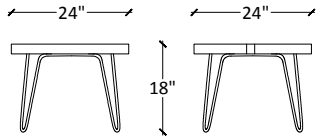

Large Dining Table/Acacia wood top with glass and metal legs

Specifications
 Dimension: L84"W40"H30
 Pack: 3
 Weight: 275 lbs
 Assembly required: Yes

Large Bench/Acacia wood top and metal legs

Specifications
 Dimension: L80"W19"H18
 Pack: 2
 Weight: 190 lbs
 Assembly required: Yes

Small Dining Table/Acacia wood top with glass and metal legs

Specifications
 Dimension: L64"W34"H30
 Pack: 3
 Weight: 242 lbs
 Assembly required: Yes

Small Bench/Acacia wood top and metal legs

Specifications
 Dimension: L60"W19"H18
 Pack: 2
 Weight: 168 lbs
 Assembly required: Yes

Coffee table/Acacia wood with glass and metal legs

Specifications
 Dimension: L44"W24"H16
 Pack: 2
 Weight: 115 lbs
 Assembly required: Yes

Buffet 3 drawers/Acacia wood with glass doors and metal legs

Specifications
 Dimension: L60"W18"H30
 Pack: 2
 Weight: 159 lbs
 Assembly required: Yes

Console/Acacia wood top and metal legs

Specifications
 Dimension: L48"W16"H30
 Pack: 2
 Weight: 176 lbs
 Assembly required: Yes

Media unit/Acacia wood and metal legs

Specifications
 Dimension: L60"W18"H24
 Pack: 1
 Weight: 136 lbs
 Assembly required: No