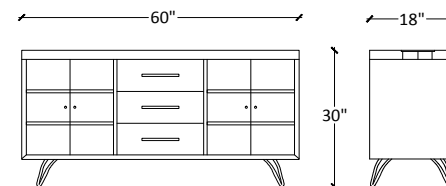

Large Dining Table/Acacia wood top with glass and metal legs

Specifications
 Dimension: L84"W40"H30
 Pack: 3
 Weight: 275 lbs
 Assembly required: Yes

Large Bench/Acacia wood top and metal legs

Specifications
 Dimension: L80"W19"H18
 Pack: 2
 Weight: 190 lbs
 Assembly required: Yes

Small Dining Table/Acacia wood top with glass and metal legs

Specifications
 Dimension: L64"W34"H30
 Pack: 3
 Weight: 242 lbs
 Assembly required: Yes

Small Bench/Acacia wood top and metal legs

Specifications
 Dimension: L60"W19"H18
 Pack: 2
 Weight: 168 lbs
 Assembly required: Yes

Coffee table/Acacia wood with glass and metal legs

Specifications
 Dimension: L44"W24"H16
 Pack: 2
 Weight: 115 lbs
 Assembly required: Yes

Buffet 3 drawers/Acacia wood with glass doors and metal legs

Specifications
 Dimension: L60"W18"H30
 Pack: 2
 Weight: 159 lbs
 Assembly required: Yes

Dresser Cabinet/Acacia wood with glass and metal legs

Specifications
 Dimension: L54*W18*H32
 Pack: 2
 Weight: 150 lbs
 Assembly required: Yes

Container
 Origin: India
 CBM: 0.59
 20 FT Container: 54
 40 FT Container: 101
 40 HC Container: 111