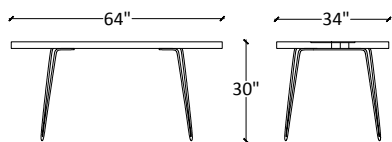

Large Dining Table/Acacia wood top with glass and metal legs

Specifications
 Dimension: L84"W40"H30
 Pack: 3
 Weight: 275 lbs
 Assembly required: Yes

Large Bench/Acacia wood top and metal legs

Specifications
 Dimension: L80"W19"H18
 Pack: 2
 Weight: 190 lbs
 Assembly required: Yes

Small Dining Table/Acacia wood top with glass and metal legs

Specifications
 Dimension: L64"W34"H30
 Pack: 3
 Weight: 242 lbs
 Assembly required: Yes

Small Bench/Acacia wood top and metal legs

Specifications
 Dimension: L60"W19"H18
 Pack: 2
 Weight: 168 lbs
 Assembly required: Yes

Coffee table/Acacia wood with glass and metal legs

Specifications
 Dimension: L44"W24"H16
 Pack: 2
 Weight: 115 lbs
 Assembly required: Yes

Buffet 3 drawers/Acacia wood with glass doors and metal legs

Specifications
 Dimension: L60"W18"H30
 Pack: 2
 Weight: 159 lbs
 Assembly required: Yes

Dresser Cabinet/Acacia wood with glass and metal legs

Specifications
 Dimension: L54*W18*H32
 Pack: 2
 Weight: 150 lbs
 Assembly required: Yes

Container
 Origin: India
 CBM: 0.59
 20 FT Container: 54
 40 FT Container: 101
 40 HC Container: 111