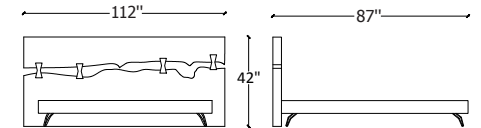

Coffee table/Acacia wood with glass and metal legs

Specifications
 Dimension: L44"W24"H16
 Pack: 2
 Weight: 115 lbs
 Assembly required: Yes

Buffet 3 drawers/Acacia wood with glass doors and metal legs

Specifications
 Dimension: L60"W18"H30
 Pack: 2
 Weight: 159 lbs
 Assembly required: Yes

Console/Acacia wood top and metal legs

Specifications
 Dimension: L48"W16"H30
 Pack: 2
 Weight: 176 lbs
 Assembly required: Yes

Media unit/Acacia wood and metal legs

Specifications
 Dimension: L60"W18"H24
 Pack: 1
 Weight: 136 lbs
 Assembly required: No

Side table/Acacia wood top and metal legs

Specifications
 Dimension: L24*W24*H18
 Pack: 2
 Weight: 106 lbs
 Assembly required: Yes

Chest Cabinet/Acacia wood with glass and metal legs

Specifications
 Dimension: L43*W18*H47
 Pack: 2
 Weight: 128 lbs
 Assembly required: Yes

Dresser Cabinet/Acacia wood with glass and metal legs

Specifications
 Dimension: L54*W18*H32
 Pack: 2
 Weight: 150 lbs
 Assembly required: Yes

Container
 Origin: India
 CBM: 0.59
 20 FT Container: 54
 40 FT Container: 101
 40 HC Container: 111