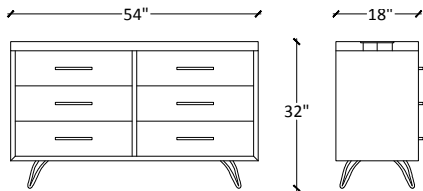

Coffee table/Acacia wood with glass and metal legs

Specifications
 Dimension: L44"W24"H16
 Pack: 2
 Weight: 115 lbs
 Assembly required: Yes

Buffet 3 drawers/Acacia wood with glass doors and metal legs

Specifications
 Dimension: L60"W18"H30
 Pack: 2
 Weight: 159 lbs
 Assembly required: Yes

Console/Acacia wood top and metal legs

Specifications
 Dimension: L48"W16"H30
 Pack: 2
 Weight: 176 lbs
 Assembly required: Yes

Media unit/Acacia wood and metal legs

Specifications
 Dimension: L60"W18"H24
 Pack: 1
 Weight: 136 lbs
 Assembly required: No

Side table/Acacia wood top and metal legs

Specifications
 Dimension: L24*W24*H18
 Pack: 2
 Weight: 106 lbs
 Assembly required: Yes

Chest Cabinet/Acacia wood with glass and metal legs

Specifications
 Dimension: L43*W18*H47
 Pack: 2
 Weight: 128 lbs
 Assembly required: Yes

Dresser Cabinet/Acacia wood with glass and metal legs

Specifications
 Dimension: L54*W18*H32
 Pack: 2
 Weight: 150 lbs
 Assembly required: Yes

Container
 Origin: India
 CBM: 0.59
 20 FT Container: 54
 40 FT Container: 101
 40 HC Container: 111