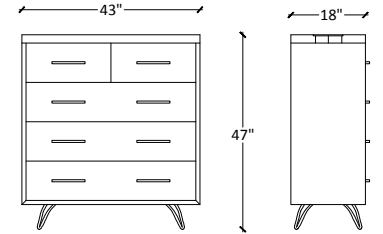

Coffee table/Acacia wood with glass and metal legs

Specifications
 Dimension: L44"W24"H16
 Pack: 2
 Weight: 115 lbs
 Assembly required: Yes

Buffet 3 drawers/Acacia wood with glass doors and metal legs

Specifications
 Dimension: L60"W18"H30
 Pack: 2
 Weight: 159 lbs
 Assembly required: Yes

Console/Acacia wood top and metal legs

Specifications
 Dimension: L48"W16"H30
 Pack: 2
 Weight: 176 lbs
 Assembly required: Yes

Media unit/Acacia wood and metal legs

Specifications
 Dimension: L60"W18"H24
 Pack: 1
 Weight: 136 lbs
 Assembly required: No

Side table/Acacia wood top and metal legs

Specifications
 Dimension: L24*W24*H18
 Pack: 2
 Weight: 106 lbs
 Assembly required: Yes

Chest Cabinet/Acacia wood with glass and metal legs

Specifications
 Dimension: L43*W18*H47
 Pack: 2
 Weight: 128 lbs
 Assembly required: Yes

Dresser Cabinet/Acacia wood with glass and metal legs

Specifications
 Dimension: L54*W18*H32
 Pack: 2
 Weight: 150 lbs
 Assembly required: Yes

Container
 Origin: India
 CBM: 0.59
 20 FT Container: 54
 40 FT Container: 101
 40 HC Container: 111