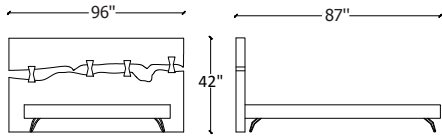

Coffee table/Acacia wood with glass and metal legs

Specifications
 Dimension: L44"W24"H16
 Pack: 2
 Weight: 115 lbs
 Assembly required: Yes

Buffet 3 drawers/Acacia wood with glass doors and metal legs

Specifications
 Dimension: L60"W18"H30
 Pack: 2
 Weight: 159 lbs
 Assembly required: Yes

Side table/Acacia wood top and metal legs

Specifications
 Dimension: L24*W24*H18
 Pack: 2
 Weight: 106 lbs
 Assembly required: Yes

Chest Cabinet/Acacia wood with glass and metal legs

Specifications
 Dimension: L43*W18*H47
 Pack: 2
 Weight: 128 lbs
 Assembly required: Yes

Dresser Cabinet/Acacia wood with glass and metal legs

Specifications
 Dimension: L54*W18*H32
 Pack: 2
 Weight: 150 lbs
 Assembly required: Yes

Container
 Origin: India
 CBM: 0.59
 20 FT Container: 54
 40 FT Container: 101
 40 HC Container: 111

Kind Bed/Acacia wood and metal legs

Specifications
 Dimension: L112*W87*H42
 Pack: 4
 Weight: 478 lbs
 Assembly required: Yes

Queen Bed/Acacia wood and metal legs

Specifications
 Dimension: L96"W87"H42
 Pack: 4
 Weight: 456 lbs
 Assembly required: Yes