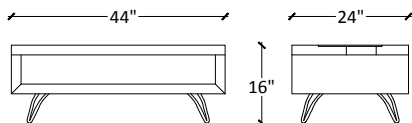

Large Dining Table/Acacia wood top with glass and metal legs

Specifications
 Dimension: L84"W40"H30
 Pack: 3
 Weight: 275 lbs
 Assembly required: Yes

Large Bench/Acacia wood top and metal legs

Specifications
 Dimension: L80"W19"H18
 Pack: 2
 Weight: 190 lbs
 Assembly required: Yes

Small Dining Table/Acacia wood top with glass and metal legs

Specifications
 Dimension: L64"W34"H30
 Pack: 3
 Weight: 242 lbs
 Assembly required: Yes

Small Bench/Acacia wood top and metal legs

Specifications
 Dimension: L60"W19"H18
 Pack: 2
 Weight: 168 lbs
 Assembly required: Yes

Coffee table/Acacia wood with glass and metal legs

Specifications
 Dimension: L44"W24"H16
 Pack: 2
 Weight: 115 lbs
 Assembly required: Yes

Buffet 3 drawers/Acacia wood with glass doors and metal legs

Specifications
 Dimension: L60"W18"H30
 Pack: 2
 Weight: 159 lbs
 Assembly required: Yes

Dresser Cabinet/Acacia wood with glass and metal legs

Specifications
 Dimension: L54*W18*H32
 Pack: 2
 Weight: 150 lbs
 Assembly required: Yes

Container
 Origin: India
 CBM: 0.59
 20 FT Container: 54
 40 FT Container: 101
 40 HC Container: 111