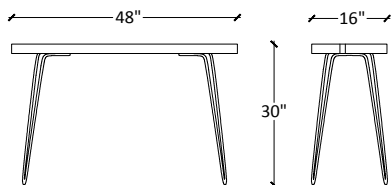

Large Dining Table/Acacia wood top with glass and metal legs

Specifications
 Dimension: L84"W40"H30
 Pack: 3
 Weight: 275 lbs
 Assembly required: Yes

Large Bench/Acacia wood top and metal legs

Specifications
 Dimension: L80"W19"H18
 Pack: 2
 Weight: 190 lbs
 Assembly required: Yes

Small Dining Table/Acacia wood top with glass and metal legs

Specifications
 Dimension: L64"W34"H30
 Pack: 3
 Weight: 242 lbs
 Assembly required: Yes

Small Bench/Acacia wood top and metal legs

Specifications
 Dimension: L60"W19"H18
 Pack: 2
 Weight: 168 lbs
 Assembly required: Yes

Coffee table/Acacia wood with glass and metal legs

Specifications
 Dimension: L44"W24"H16
 Pack: 2
 Weight: 115 lbs
 Assembly required: Yes

Buffet 3 drawers/Acacia wood with glass doors and metal legs

Specifications
 Dimension: L60"W18"H30
 Pack: 2
 Weight: 159 lbs
 Assembly required: Yes

Dresser Cabinet/Acacia wood with glass and metal legs

Specifications
 Dimension: L54*W18*H32
 Pack: 2
 Weight: 150 lbs
 Assembly required: Yes

Container
 Origin: India
 CBM: 0.59
 20 FT Container: 54
 40 FT Container: 101
 40 HC Container: 111