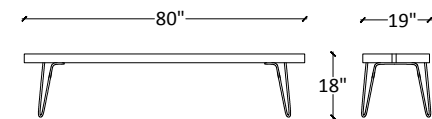

Large Dining Table/Acacia wood top with glass and metal legs

Specifications
 Dimension: L84"W40"H30
 Pack: 3
 Weight: 275 lbs
 Assembly required: Yes

Large Bench/Acacia wood top and metal legs

Specifications
 Dimension: L80"W19"H18
 Pack: 2
 Weight: 190 lbs
 Assembly required: Yes

Small Dining Table/Acacia wood top with glass and metal legs

Specifications
 Dimension: L64"W34"H30
 Pack: 3
 Weight: 242 lbs
 Assembly required: Yes

Small Bench/Acacia wood top and metal legs

Specifications
 Dimension: L60"W19"H18
 Pack: 2
 Weight: 168 lbs
 Assembly required: Yes

Coffee table/Acacia wood with glass and metal legs

Specifications
 Dimension: L44"W24"H16
 Pack: 2
 Weight: 115 lbs
 Assembly required: Yes

Buffet 3 drawers/Acacia wood with glass doors and metal legs

Specifications
 Dimension: L60"W18"H30
 Pack: 2
 Weight: 159 lbs
 Assembly required: Yes

Dresser Cabinet/Acacia wood with glass and metal legs

Specifications
 Dimension: L54*W18*H32
 Pack: 2
 Weight: 150 lbs
 Assembly required: Yes

Container
 Origin: India
 CBM: 0.59
 20 FT Container: 54
 40 FT Container: 101
 40 HC Container: 111